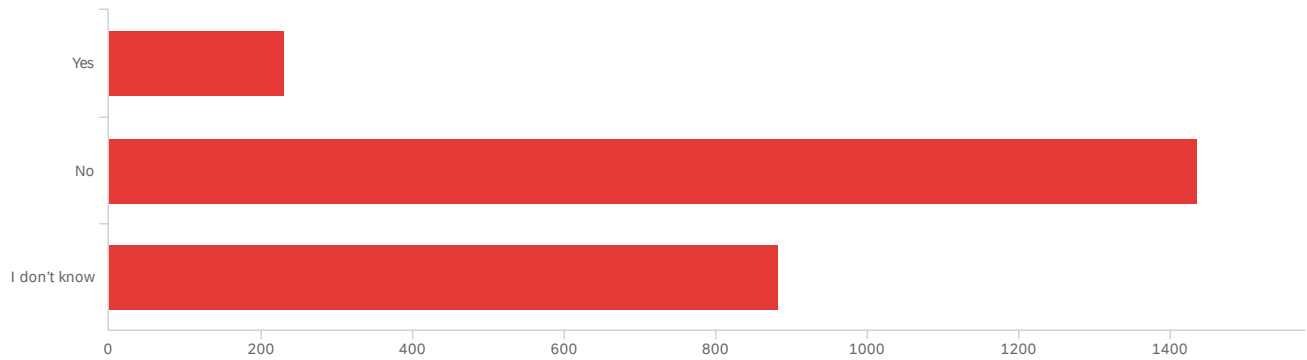

Q4 - Do you think fiberglass in a mattress is safe?

#	Field	Minimum	Maximum	Mean	Std Deviation	Variance	Count
1	Do you think fiberglass in a mattress is safe?	1.00	3.00	2.26	0.61	0.37	2,551

#	Field	Choice Count
1	Yes	9.09% 232
2	No	56.29% 1436
3	I don't know	34.61% 883
		2551

Showing rows 1 - 4 of 4

End of Report